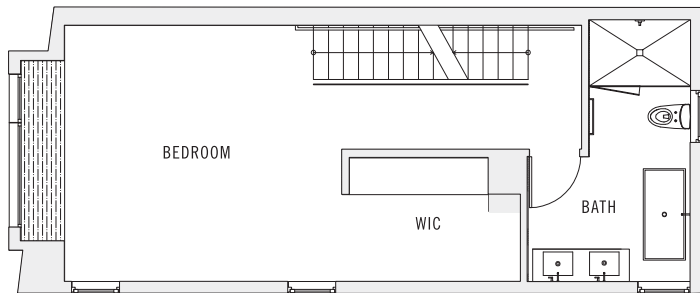

ROOF DECK

2ND FLOOR

GROUND FLOOR

Private Residence

103

3 BEDROOM
2 BATHROOM
~ 1,503 SQ. FT.

11
88
VA
LE
NC
IA

THE PRIVATE RESIDENCES