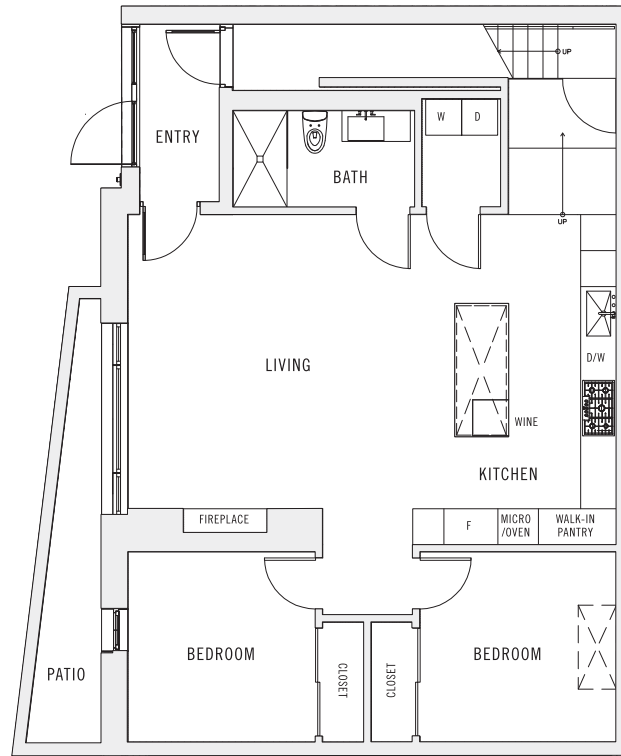

ROOF DECK

2ND FLOOR

GROUND FLOOR

Private Residence

103

3 BEDROOM
2 BATHROOM
~ 1,503 SQ. FT.

11
88
VA
LE
NC
IA

THE PRIVATE RESIDENCES